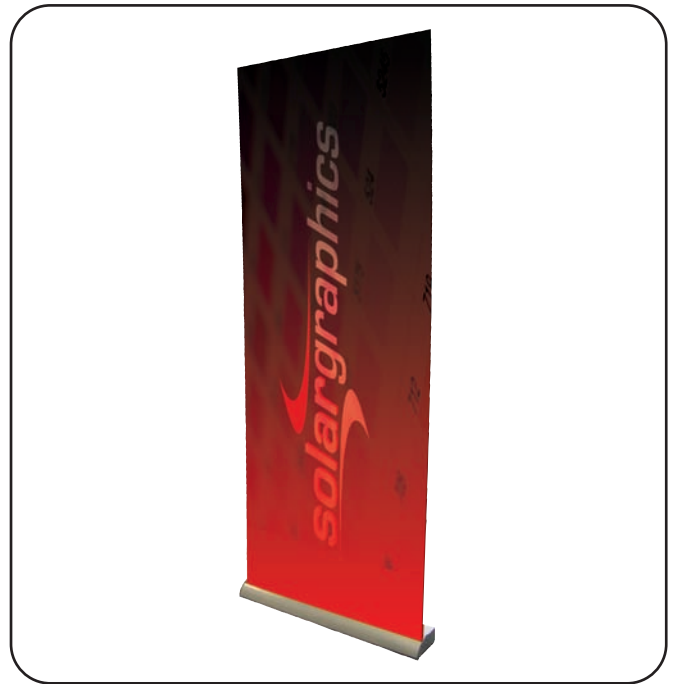

Our signs are produced using a number of different processes, straight forward text & shapes are cut from high grade long life exterior vinyl and full colour images & complicated graphics are printed onto high grade exterior vinyl using fade free ecosolvent inks.

## Vehicle Liveries //..

Be seen around town with our vehicle Liveries service. Choose a bold advertising message on a van or a more subtle corporate feel for executive cars.

Our Vehicle graphics are produced using a number of different processes, straight forward text & shapes are cut from high grade vehicle vinyl and full colour images & complicated graphics are printed onto high grade exterior vinyl using fade free ecosolvent inks.

We can print & cut any shape & apply it to your vehicle.

We offer special rates for signage & vehicle combinations.

*solargraphics*

.. making quality count //..

banners

print

pop-ups

posters

## Roller Banners //..

We produce & supply 3 types of Roller Banner systems with graphics.

All graphics are printed on high quality pvc with fade free ecosolvent inks.

The graphic in our Economy & Premium systems is laminated for extra protection.